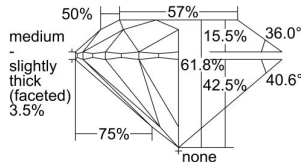

GIA®

FACSIMILE

GIA REPORT 7482681029

Verify this report at GIA.edu

GIA NATURAL DIAMOND DOSSIER®

February 28, 2024
GIA Report Number **7482681029**
Shape and Cutting Style ..... **Round Brilliant**
Measurements ..... **5.18 - 5.19 x 3.20 mm**

GRADING RESULTS

Carat Weight ..... **0.53 carat**
Color Grade ..... **G**
Clarity Grade **VS1**
Cut Grade ..... **Excellent**

ADDITIONAL GRADING INFORMATION

Polish ..... **Excellent**
Symmetry ..... **Excellent**
Fluorescence ..... **Faint**
Clarity Characteristics ..... **Crystal**
Inscription(s): **GIA 7482681029**

PROPORTIONS

Profile to actual proportions

GRADING SCALES

GIA COLOR SCALE	GIA CLARITY SCALE	GIA CUT SCALE	
D	FLAWLESS	EXCELLENT	
E	INTERNALLY FLAWLESS		
F		VVS₁	VERY GOOD
G	VVS₂		
H	VS₁	GOOD	
I	VS₂		
J	SI₁	FAIR	
K	SI₂		
L	I₁	POOR	
M	I₂		
N	I₃		
O			
P			
Q			
R			
S			
T			
U			
V			
W			
X			
Y			
Z