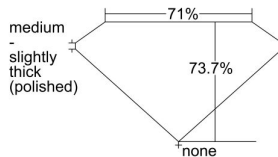

GIA®

FACSIMILE

GIA REPORT

7482624366

Verify this report at gia.edu

GIA NATURAL DIAMOND DOSSIER®

February 21, 2024

GIA Report Number 7482624366

Shape and Cutting Style ..... Square Modified Brilliant

Measurements ..... 4.54 x 4.39 x 3.23 mm

GRADING RESULTS

Carat Weight ..... 0.50 carat

Color Grade ..... D

Clarity Grade VVS1

ADDITIONAL GRADING INFORMATION

Polish ..... Excellent

Symmetry ..... Very Good

Fluorescence ..... None

Clarity Characteristics..... Pinpoint, Internal Graining, Cavity

Inscription(s): GIA 7482624366

PROPORTIONS

Profile not to actual proportions

GRADING SCALES

GIA COLOR SCALE		GIA CLARITY SCALE			
COLORLESS	D	VERY VERY SLIGHTLY INCLUDED	FLAWLESS		
	E		INTERNALLY FLAWLESS		
	F	VERY SLIGHTLY INCLUDED	VVS₁		
	G		VVS₂		
	H		VS₁		
	NEAR COLORLESS	I	SLIGHTLY INCLUDED	VS₂	
		J		SI₁	
		FAINT	K	INCLUDED	SI₂
			L		I₁
			M		I₂
VERT LIGHT	N	LIGHT	I₃		
	O				
	P				
	Q				
	R