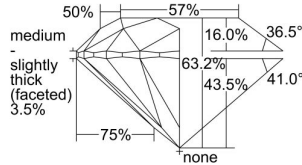

GIA®

FACSIMILE

GIA REPORT 7482429282

Verify this report at [GIA.edu](https://www.gia.edu)

GIA NATURAL DIAMOND DOSSIER®

January 29, 2024
GIA Report Number **7482429282**
Shape and Cutting Style ..... **Round Brilliant**
Measurements ..... **5.39 - 5.43 x 3.42 mm**

GRADING RESULTS

Carat Weight ..... **0.62 carat**
Color Grade ..... **D**
Clarity Grade **S11**
Cut Grade ..... **Excellent**

ADDITIONAL GRADING INFORMATION

Polish ..... **Excellent**
Symmetry ..... **Excellent**
Fluorescence ..... **None**
Clarity Characteristics ..... **Crystal**
Inscription(s): **GIA 7482429282**

PROPORTIONS

Profile to actual proportions

GRADING SCALES

GIA COLOR SCALE

COLOREDNESS	D
	E
	F
	G
	H
	I
	J
NEAR COLORLESS	K
	L
Faint	M
	N
	O
	P
Very Light	R
	S
	T
	U
	V
Light	W
	X
	Y
	Z

GIA CLARITY SCALE

FLAWLESS	VERY VERY SLIGHTLY INCLUDED	VVS₁	VERY SLIGHTLY INCLUDED	SI₁	SLIGHTLY INCLUDED	I₁	
							FLAWLESS
INTERNALLY FLAWLESS	VERY SLIGHTLY INCLUDED	VVS₂	VERY SLIGHTLY INCLUDED	SI₂	SLIGHTLY INCLUDED	I₂	
		VS₁		VS₂		I₃	

GIA CUT SCALE

EXCELLENT
VERY GOOD
GOOD
FAIR
POOR