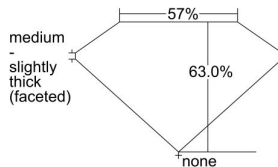

GIA®

FACSIMILE

GIA REPORT

7482241376

Verify this report at GIA.edu

GIA NATURAL DIAMOND DOSSIER®

December 27, 2023
GIA Report Number 7482241376
Shape and Cutting Style ..... Marquise Brilliant
Measurements ..... 8.61 x 3.76 x 2.37 mm

GRADING RESULTS

Carat Weight ..... 0.42 carat
Color Grade ..... G
Clarity Grade VS1

ADDITIONAL GRADING INFORMATION

Polish ..... Excellent
Symmetry ..... Very Good
Fluorescence ..... Medium Blue
Clarity Characteristics..... Crystal, Feather, Pinpoint
Inscription(s): GIA 7482241376

PROPORTIONS

Profile not to actual proportions

GRADING SCALES

GIA COLOR SCALE		GIA CLARITY SCALE			
COLORLESS	D	VERY VERY SLIGHTLY INCLUDED	FLAWLESS		
	E		INTERNALLY FLAWLESS		
	F	VERY SLIGHTLY INCLUDED	VVS₁		
	G		VVS₂		
	H		VS₁		
	NEAR COLORLESS	I	SLIGHTLY INCLUDED	VS₂	
		J		SI₁	
		FAINT	K	INCLUDED	SI₂
			L		I₁
			M		I₂
VERT LIGHT	N	LIGHT	I₃		
	O				
	P				
	Q				
	R