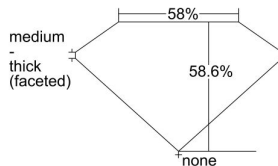

GIA®

FACSIMILE

GIA REPORT

7482239600

Verify this report at GIA.edu

GIA NATURAL DIAMOND DOSSIER®

December 27, 2023
GIA Report Number **7482239600**
Shape and Cutting Style ..... **Heart Brilliant**
Measurements ..... **4.40 x 5.16 x 3.02 mm**

GRADING RESULTS

Carat Weight ..... **0.40 carat**
Color Grade ..... **H**
Clarity Grade **VVS2**

ADDITIONAL GRADING INFORMATION

Polish ..... **Excellent**
Symmetry ..... **Very Good**
Fluorescence ..... **Faint**
Clarity Characteristics..... **Cloud, Pinpoint**
Inscription(s): **GIA 7482239600**

PROPORTIONS

Profile not to actual proportions

GRADING SCALES

GIA COLOR SCALE		GIA CLARITY SCALE				
COLORLESS	D	VERY VERY SLIGHTLY INCLUDED	FLAWLESS			
	E		INTERNALLY FLAWLESS			
	F		VVS₁			
	NEAR COLORLESS	G	VVS₂			
		H	VERY SLIGHTLY INCLUDED	VS₁		
		I		VS₂		
		FAINT	J	SLIGHTLY INCLUDED	SI₁	
			K		SI₂	
			L		INCLUDED	I₁
			M	I₂		
N	I₃					
LIGHT	O					
	P					
	Q					
	R					
	S					
	T					
	U					
	V					
	W					
	X					
	Y					
	Z