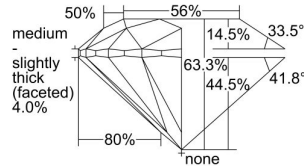

GIA®

FACSIMILE

GIA REPORT 7482209241

Verify this report at GIA.edu

GIA NATURAL DIAMOND DOSSIER®

December 22, 2023
GIA Report Number **7482209241**
Shape and Cutting Style ..... **Round Brilliant**
Measurements ..... **5.15 - 5.19 x 3.28 mm**

GRADING RESULTS

Carat Weight ..... **0.53 carat**
Color Grade ..... **D**
Clarity Grade **VS1**
Cut Grade ..... **Excellent**

ADDITIONAL GRADING INFORMATION

Polish ..... **Excellent**
Symmetry ..... **Excellent**
Fluorescence ..... **None**
Clarity Characteristics..... **Cloud**
Inscription(s): **GIA 7482209241**

PROPORTIONS

Profile to actual proportions

GRADING SCALES

GIA COLOR SCALE	GIA CLARITY SCALE	GIA CUT SCALE	
D	FLAWLESS	EXCELLENT	
E	INTERNALLY FLAWLESS		
F		VVS₁	VERY GOOD
G	VVS₂		
H	VS₁	GOOD	
I	VS₂		
J	SI₁	FAIR	
K	SI₂		
L	I₁	POOR	
M	I₂		
N	I₃		
O			
P			
Q			
R			
S			
T			
U			
V			
W			
X			
Y			
Z