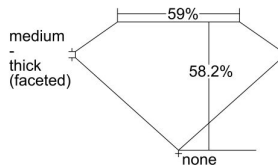

GIA®

FACSIMILE

GIA REPORT

7481889162

Verify this report at GIA.edu

GIA NATURAL DIAMOND DOSSIER®

March 21, 2024

GIA Report Number **7481889162**

Shape and Cutting Style ..... **Heart Brilliant**

Measurements ..... **4.31 x 5.07 x 2.95 mm**

GRADING RESULTS

Carat Weight ..... **0.40 carat**

Color Grade ..... **E**

Clarity Grade **VVS2**

ADDITIONAL GRADING INFORMATION

Polish ..... **Excellent**

Symmetry ..... **Very Good**

Fluorescence ..... **Medium Blue**

Clarity Characteristics..... **Cloud**

Inscription(s): GIA 7481889162

PROPORTIONS

Profile not to actual proportions

GRADING SCALES

GIA COLOR SCALE		GIA CLARITY SCALE			
COLORLESS	D	VERY VERY SLIGHTLY INCLUDED	FLAWLESS		
	E		INTERNALLY FLAWLESS		
	F	VERY SLIGHTLY INCLUDED	VVS₁		
	G		VVS₂		
	H		VS₁		
	NEAR COLORLESS	I	SLIGHTLY INCLUDED	VS₂	
		J		SI₁	
		FAINT	K	INCLUDED	SI₂
			L		I₁
			M		I₂
VERT LIGHT			N	LIGHT	I₃
			O		
			P		
	Q				
	R				
	S				
	T				
	U				
	V				
	W				
	X				
	Y				
	Z