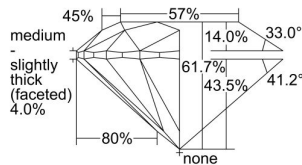

GIA®

FACSIMILE

GIA REPORT

7481824521

Verify this report at GIA.edu

GIA NATURAL DIAMOND DOSSIER®

March 14, 2024
GIA Report Number **7481824521**
Shape and Cutting Style ..... **Round Brilliant**
Measurements ..... **5.20 - 5.23 x 3.22 mm**

GRADING RESULTS

Carat Weight ..... **0.53 carat**
Color Grade ..... **E**
Clarity Grade **VVS1**
Cut Grade ..... **Excellent**

ADDITIONAL GRADING INFORMATION

Polish ..... **Excellent**
Symmetry ..... **Excellent**
Fluorescence ..... **None**
Clarity Characteristics..... **Pinpoint, Surface Graining**
Inscription(s): **GIA 7481824521**

PROPORTIONS

Profile to actual proportions

GRADING SCALES

GIA COLOR SCALE	GIA CLARITY SCALE	GIA CUT SCALE
D	FLAWLESS	EXCELLENT
E	FLAWLESS	
F	INTERNALLY FLAWLESS	VERY GOOD
G	FLAWLESS	
H	VVS₁	GOOD
I	VVS₂	
J	VS₁	FAIR
K	VS₂	
L	SI₁	POOR
M	SI₂	
N	I₁	
O	I₂	
P	I₃	
Q		
R		
S		
T		
U		
V		
W		
X		
Y		
Z