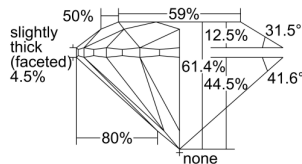

GIA®

FACSIMILE

GIA REPORT

7481782442

Verify this report at GIA.edu

GIA NATURAL DIAMOND DOSSIER®

March 12, 2024
GIA Report Number **7481782442**
Shape and Cutting Style ..... **Round Brilliant**
Measurements ..... **5.09 - 5.12 x 3.14 mm**

GRADING RESULTS

Carat Weight ..... **0.50 carat**
Color Grade ..... **F**
Clarity Grade **VS2**
Cut Grade ..... **Excellent**

ADDITIONAL GRADING INFORMATION

Polish ..... **Excellent**
Symmetry ..... **Excellent**
Fluorescence ..... **None**
Clarity Characteristics..... **Cloud, Feather**
Inscription(s): **GIA 7481782442**

PROPORTIONS

Profile to actual proportions

GRADING SCALES

GIA COLOR SCALE	GIA CLARITY SCALE	GIA CUT SCALE	
D	FLAWLESS	EXCELLENT	
E	INTERNALLY FLAWLESS		
F		VVS₁	VERY GOOD
G	VVS₂		
H	VS₁	GOOD	
I	VS₂		
J	SI₁	FAIR	
K	SI₂		
L	I₁	POOR	
M	I₂		
N	I₃		
O