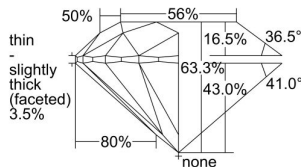

GIA®

FACSIMILE

GIA REPORT 7481768438

Verify this report at GIA.edu

GIA NATURAL DIAMOND DOSSIER®

March 08, 2024
GIA Report Number **7481768438**
Shape and Cutting Style ..... **Round Brilliant**
Measurements ..... **5.63 - 5.66 x 3.57 mm**

GRADING RESULTS

Carat Weight ..... **0.70 carat**
Color Grade ..... **H**
Clarity Grade **VS2**
Cut Grade ..... **Excellent**

ADDITIONAL GRADING INFORMATION

Polish ..... **Excellent**
Symmetry ..... **Excellent**
Fluorescence ..... **Medium Blue**
Clarity Characteristics..... **Cloud, Indented Natural**
Inscription(s): **GIA 7481768438**

PROPORTIONS

Profile to actual proportions

GRADING SCALES

GIA COLOR SCALE	GIA CLARITY SCALE	GIA CUT SCALE	
D	FLAWLESS	EXCELLENT	
E	INTERNALLY FLAWLESS		
F		VVS₁	VERY GOOD
G	VVS₂		
H	VS₁	GOOD	
I	VS₂		
J	SI₁	FAIR	
K	SI₂		
L	I₁	POOR	
M	I₂		
N	I₃		
O			
P			
Q			
R			
S			
T			
U			
V			
W			
X			
Y			
Z