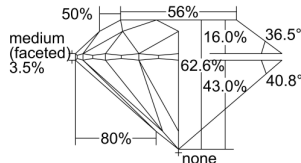

GIA®

FACSIMILE

GIA REPORT 7481744568

Verify this report at GIA.edu

GIA NATURAL DIAMOND DOSSIER®

March 07, 2024
GIA Report Number **7481744568**
Shape and Cutting Style ..... **Round Brilliant**
Measurements ..... **4.55 - 4.57 x 2.86 mm**

GRADING RESULTS

Carat Weight ..... **0.36 carat**
Color Grade ..... **J**
Clarity Grade **VVS1**
Cut Grade ..... **Excellent**

ADDITIONAL GRADING INFORMATION

Polish ..... **Excellent**
Symmetry ..... **Excellent**
Fluorescence ..... **Faint**
Clarity Characteristics..... **Pinpoint, Cloud, Feather**
Inscription(s): **GIA 7481744568**

PROPORTIONS

Profile to actual proportions

GRADING SCALES

GIA COLOR SCALE	GIA CLARITY SCALE	GIA CUT SCALE	
D	FLAWLESS	EXCELLENT	
E	INTERNALLY FLAWLESS		
F		VVS₁	VERY GOOD
G	VVS₂		
H	VS₁	GOOD	
I	VS₂		
J	SI₁	FAIR	
K	SI₂		
L	I₁	POOR	
M			
N			
O	I₂		
P			
Q	I₃		
R			
S			
T			
U			
V			
W			
X			
Y			
Z