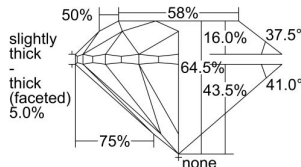

GIA®

FACSIMILE

GIA REPORT 7481698232

Verify this report at GIA.edu

GIA NATURAL DIAMOND DOSSIER®

March 01, 2024
GIA Report Number **7481698232**
Shape and Cutting Style ..... **Round Brilliant**
Measurements ..... **4.93 - 4.99 x 3.20 mm**

GRADING RESULTS

Carat Weight ..... **0.50 carat**
Color Grade ..... **D**
Clarity Grade **VVS1**
Cut Grade ..... **Very Good**

ADDITIONAL GRADING INFORMATION

Polish ..... **Excellent**
Symmetry ..... **Very Good**
Fluorescence ..... **Medium Blue**
Clarity Characteristics ..... **Pinpoint**
Inscription(s): **GIA 7481698232**

PROPORTIONS

Profile to actual proportions

GRADING SCALES

GIA COLOR SCALE

COLORLESS	D
	E
	F
	G
	H
	I
	J
NEAR COLORLESS	K
	L
Faint	M
	N
	O
	P
	R
	S
	T
	U
	V
	W
	X
	Y
Light	Z

GIA CLARITY SCALE

FLAWLESS	VERY VERY SLIGHTLY INCLUDED	VVS₁	
			VVS₂
INTERNALLY FLAWLESS	VERY SLIGHTLY INCLUDED	VS₁	
		VS₂	
SLIGHTLY INCLUDED	SLIGHTLY INCLUDED	SI₁	
		SI₂	
INCLUDED	INCLUDED	I₁	
		I₂	
		I₃	

GIA CUT SCALE

EXCELLENT	VERY GOOD	GOOD	FAIR	POOR