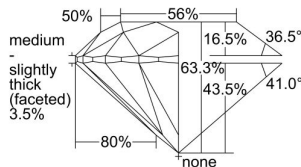

GIA®

FACSIMILE

GIA REPORT 7481655018

Verify this report at GIA.edu

GIA NATURAL DIAMOND DOSSIER®

February 27, 2024
GIA Report Number **7481655018**
Shape and Cutting Style ..... **Round Brilliant**
Measurements ..... **4.67 - 4.69 x 2.96 mm**

GRADING RESULTS

Carat Weight ..... **0.40 carat**
Color Grade ..... **G**
Clarity Grade **VVS1**
Cut Grade ..... **Excellent**

ADDITIONAL GRADING INFORMATION

Polish ..... **Excellent**
Symmetry ..... **Excellent**
Fluorescence ..... **None**
Clarity Characteristics ..... **Pinpoint, Cloud**
Inscription(s): **GIA 7481655018**

PROPORTIONS

Profile to actual proportions

GRADING SCALES

GIA COLOR SCALE	GIA CLARITY SCALE	GIA CUT SCALE
D	FLAWLESS	EXCELLENT
E	FLAWLESS	
F	INTERNALLY FLAWLESS	VERY GOOD
G	FLAWLESS	
H	VVS₁	GOOD
I	VVS₂	
J	VS₁	FAIR
K	VS₂	
L	SI₁	POOR
M	SI₂	
N	I₁	
O	I₂	
P	I₃	
Q		
R		
S		
T		
U		
V		
W		
X		
Y		
Z