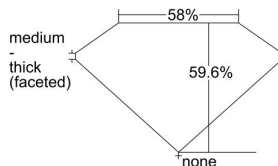

GIA®

FACSIMILE

GIA REPORT 7481650424

Verify this report at GIA.edu

GIA NATURAL DIAMOND DOSSIER®

February 23, 2024
GIA Report Number **7481650424**
Shape and Cutting Style ..... **Heart Brilliant**
Measurements ..... **4.38 x 5.13 x 3.06 mm**

GRADING RESULTS

Carat Weight ..... **0.40 carat**
Color Grade ..... **J**
Clarity Grade **VVS2**

ADDITIONAL GRADING INFORMATION

Polish ..... **Excellent**
Symmetry ..... **Very Good**
Fluorescence ..... **Faint**
Clarity Characteristics ..... **Pinpoint, Feather**
Inscription(s): **GIA 7481650424**

PROPORTIONS

Profile not to actual proportions

GRADING SCALES

GIA COLOR SCALE		GIA CLARITY SCALE			
COLORLESS	D	VERY VERY SLIGHTLY INCLUDED	FLAWLESS		
	E		INTERNALLY FLAWLESS		
	F	VERY SLIGHTLY INCLUDED	VVS₁		
	G		VVS₂		
	H		VS₁		
	NEAR COLORLESS	I	SLIGHTLY INCLUDED	VS₂	
		J		SI₁	
		FAINT	K	INCLUDED	SI₂
			L		I₁
			M		I₂
VERTICALLY LIGHT	N		INCLUDED	I₃	
	O				
	P				
	Q				
	R				
LIGHT	S				
	T				
	U				
	V				
	W				
	Z