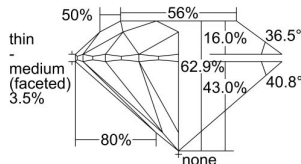

GIA®

FACSIMILE

GIA REPORT 7481631757

Verify this report at gia.edu

GIA NATURAL DIAMOND DOSSIER®

February 21, 2024
GIA Report Number 7481631757
Shape and Cutting Style ..... Round Brilliant
Measurements ..... 4.68 - 4.72 x 2.96 mm

GRADING RESULTS

Carat Weight ..... 0.40 carat
Color Grade ..... J
Clarity Grade S11
Cut Grade ..... Excellent

ADDITIONAL GRADING INFORMATION

Polish ..... Excellent
Symmetry ..... Excellent
Fluorescence ..... None
Clarity Characteristics ..... Cloud, Crystal
Inscription(s): GIA 7481631757

PROPORTIONS

Profile to actual proportions

GRADING SCALES

GIA COLOR SCALE	GIA CLARITY SCALE	GIA CUT SCALE
D	FLAWLESS	EXCELLENT
E	FLAWLESS	
F	INTERNALLY FLAWLESS	VERY GOOD
G	FLAWLESS	
H	VVS₁	GOOD
I	VVS₂	
J	VS₁	FAIR
K	VS₂	
L	S1₁	POOR
M	S1₂	
N	I₁	
O	I₂	
P	I₃	
Q		
R		
S		
T		
U		
V		
W		
X		
Y		
Z