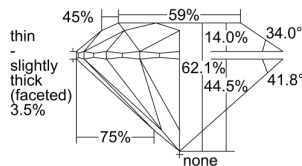

GIA®

FACSIMILE

GIA REPORT 7481607435

Verify this report at GIA.edu

GIA NATURAL DIAMOND DOSSIER®

March 04, 2024
GIA Report Number **7481607435**
Shape and Cutting Style ..... **Round Brilliant**
Measurements ..... **4.39 - 4.41 x 2.73 mm**

GRADING RESULTS

Carat Weight ..... **0.32 carat**
Color Grade ..... **D**
Clarity Grade **S12**
Cut Grade ..... **Excellent**

ADDITIONAL GRADING INFORMATION

Polish ..... **Excellent**
Symmetry ..... **Excellent**
Fluorescence ..... **Medium Blue**
Clarity Characteristics ..... **Crystal**
Inscription(s): **GIA 7481607435**

PROPORTIONS

Profile to actual proportions

GRADING SCALES

GIA COLOR SCALE

COLOREDNESS	D
	E
	F
	G
	H
	I
	J
NEAR COLORLESS	K
	L
FAIN	M
	N
	O
	P
VERY LIGHT	R
	S
	T
	U
	V
LIGHT	W
	X
	Y
	Z

GIA CLARITY SCALE

FLAWLESS	VERY VERY SLIGHTLY INCLUDED	VVS₁	
			VVS₂
INTERNALLY FLAWLESS	VERY SLIGHTLY INCLUDED	VS₁	
		VS₂	
SLIGHTLY INCLUDED	INCLUDED	SI₁	
		SI₂	
I₁	I₂	I₃	

GIA CUT SCALE

EXCELLENT
VERY GOOD
GOOD
FAIR
POOR