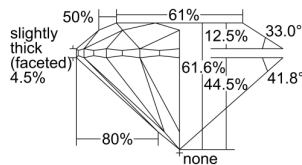

GIA®

FACSIMILE

GIA REPORT 7481594070

Verify this report at GIA.edu

GIA NATURAL DIAMOND DOSSIER®

February 16, 2024
GIA Report Number 7481594070
Shape and Cutting Style ..... Round Brilliant
Measurements ..... 5.39 - 5.43 x 3.33 mm

GRADING RESULTS

Carat Weight ..... 0.60 carat
Color Grade ..... D
Clarity Grade S11
Cut Grade ..... Excellent

ADDITIONAL GRADING INFORMATION

Polish ..... Excellent
Symmetry ..... Excellent
Fluorescence ..... Faint
Clarity Characteristics ..... Crystal, Feather
Inscription(s): GIA 7481594070

PROPORTIONS

Profile to actual proportions

GRADING SCALES

GIA COLOR SCALE	GIA CLARITY SCALE	GIA CUT SCALE	
D	FLAWLESS	EXCELLENT	
E	INTERNALLY FLAWLESS		
F		VVS₁	VERY GOOD
G	VVS₂		
H	VS₁	GOOD	
I	VS₂		
J	S1₁	FAIR	
K	S1₂		
L	I₁	POOR	
M	I₂		
N	I₃		
O			
P			
Q			
R			
S			
T			
U			
V			
W			
X			
Y			
Z