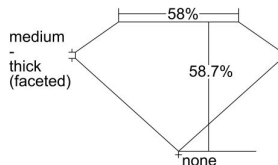

GIA®

FACSIMILE

GIA REPORT

7481324228

Verify this report at GIA.edu

GIA NATURAL DIAMOND DOSSIER®

January 09, 2024

GIA Report Number **7481324228**

Shape and Cutting Style ..... **Heart Brilliant**

Measurements ..... **5.50 x 6.14 x 3.60 mm**

GRADING RESULTS

Carat Weight ..... **0.71 carat**

Color Grade ..... **H**

Clarity Grade ..... **Internally Flawless**

ADDITIONAL GRADING INFORMATION

Polish ..... **Excellent**

Symmetry ..... **Very Good**

Fluorescence ..... **Faint**

Clarity Characteristics..... **Minor Details of Polish**

Inscription(s): **GIA 7481324228**

PROPORTIONS

Profile not to actual proportions

GRADING SCALES

GIA COLOR SCALE		GIA CLARITY SCALE			
COLORLESS	D	VERY VERY SLIGHTLY INCLUDED	FLAWLESS		
	E		INTERNALLY FLAWLESS		
	F	VERY SLIGHTLY INCLUDED	VVS₁		
	G		VVS₂		
	H		VS₁		
	NEAR COLORLESS	I	SLIGHTLY INCLUDED	VS₂	
		J		SI₁	
		FAINT	K	INCLUDED	SI₂
			L		I₁
			M		I₂
VERT LIGHT	N	INCLUDED	I₃		
	O				
	P				
	Q				
	R				
LIGHT	S				
	T				
	U				
	V				
	W				
X					
Y					
Z