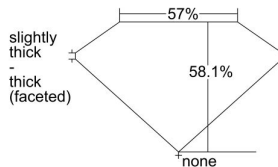

GIA®

FACSIMILE

GIA REPORT 7481225579

Verify this report at GIA.edu

GIA NATURAL DIAMOND DOSSIER®

December 25, 2023
GIA Report Number **7481225579**
Shape and Cutting Style ..... **Heart Brilliant**
Measurements ..... **5.22 x 6.06 x 3.52 mm**

GRADING RESULTS

Carat Weight ..... **0.65 carat**
Color Grade ..... **E**
Clarity Grade **VS2**

ADDITIONAL GRADING INFORMATION

Polish ..... **Excellent**
Symmetry ..... **Very Good**
Fluorescence ..... **Faint**
Clarity Characteristics ..... **Crystal, Cloud**
Inscription(s): **GIA 7481225579**

PROPORTIONS

Profile not to actual proportions

GRADING SCALES

GIA COLOR SCALE		GIA CLARITY SCALE			
COLORLESS	D	VERY VERY SLIGHTLY INCLUDED	FLAWLESS		
	E		INTERNALLY FLAWLESS		
	F	VERY SLIGHTLY INCLUDED	VS₁		
	G		VS₂		
	H		VS₁		
	NEAR COLORLESS	I	SLIGHTLY INCLUDED	VS₂	
		J		SI₁	
		FAINT	K	INCLUDED	SI₂
			L		I₁
			M		I₂
VERT LIGHT	N	INCLUDED	I₃		
	O				
	P				
	Q				
	R				
LIGHT	S				
	T				
	U				
	V				
	W				
X					
Y					
Z