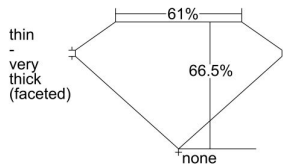

GIA®

FACSIMILE

GIA REPORT 7478056036

Verify this report at GIA.edu

GIA NATURAL DIAMOND DOSSIER®

July 11, 2023
GIA Report Number **7478056036**
Shape and Cutting Style ..... **Marquise Brilliant**
Measurements ..... **7.18 x 3.78 x 2.51 mm**

GRADING RESULTS

Carat Weight ..... **0.41 carat**
Color Grade ..... **D**
Clarity Grade **VS1**

ADDITIONAL GRADING INFORMATION

Polish ..... **Very Good**
Symmetry ..... **Very Good**
Fluorescence ..... **None**
Clarity Characteristics.....**Crystal, Pinpoint, Indented Natural**
Inscription(s): **GIA 7478056036**

PROPORTIONS

Profile not to actual proportions

GRADING SCALES

GIA COLOR SCALE		GIA CLARITY SCALE	
COLORLESS	D	VERY VERY SLIGHTLY INCLUDED	FLAWLESS
	E		INTERNALLY FLAWLESS
	F		VVS₁
	G		VVS₂
	H		VS₁
	I		VS₂
	J		SI₁
	K		SI₂
	L		I₁
	M		I₂
NEAR COLORLESS	N	SLIGHTLY INCLUDED	I₃
	O		
	P		
	Q		
FAINT	R		
	S		
	T		
	U		
VERT LIGHT	V		
	W		
	X		
	Y		
LIGHT	Z