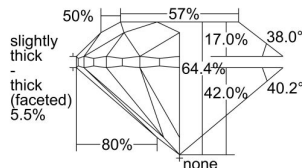

GIA®

FACSIMILE

GIA REPORT

7473922156

Verify this report at GIA.edu

GIA NATURAL DIAMOND DOSSIER®

October 27, 2023
GIA Report Number **7473922156**
Shape and Cutting Style ..... **Round Brilliant**
Measurements ..... **4.17 - 4.22 x 2.70 mm**

GRADING RESULTS

Carat Weight ..... **0.30 carat**
Color Grade ..... **I**
Clarity Grade **S11**
Cut Grade ..... **Very Good**

ADDITIONAL GRADING INFORMATION

Polish ..... **Excellent**
Symmetry ..... **Very Good**
Fluorescence ..... **None**
Clarity Characteristics ..... **Crystal**
Inscription(s): **GIA 7473922156**

PROPORTIONS

Profile to actual proportions

GRADING SCALES

GIA COLOR SCALE

COLORLESS	D
	E
	F
	G
	H
	I
	J
NEAR COLORLESS	K
	L
Faint	M
	N
	O
	P
Very Light	R
	S
	T
	U
	V
Light	W
	X
	Y
	Z

GIA CLARITY SCALE

FLAWLESS	VERY VERY SLIGHTLY INCLUDED	VVS₁	VVS₂	VS₁	VS₂	S1₁	S1₂	I₁	I₂	I₃	
											INTERNALLY FLAWLESS

GIA CUT SCALE

EXCELLENT
VERY GOOD
GOOD
FAIR
POOR