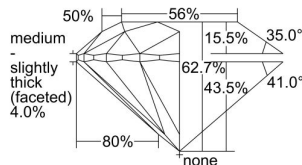

GIA®

FACSIMILE

GIA REPORT

7463347424

Verify this report at GIA.edu

GIA NATURAL DIAMOND DOSSIER®

April 24, 2023

GIA Report Number **7463347424**

Shape and Cutting Style ..... **Round Brilliant**

Measurements ..... **5.37 - 5.40 x 3.37 mm**

GRADING RESULTS

Carat Weight ..... **0.60 carat**

Color Grade ..... **K**

Clarity Grade **I1**

Cut Grade ..... **Excellent**

ADDITIONAL GRADING INFORMATION

Polish ..... **Excellent**

Symmetry ..... **Excellent**

Fluorescence ..... **Medium Blue**

Clarity Characteristics ..... **Crystal**

Inscription(s): **GIA 7463347424**

PROPORTIONS

Profile to actual proportions

GRADING SCALES

GIA COLOR SCALE

COLORLESS	D
	E
	F
	G
	H
	I
	J
NEAR COLORLESS	K
	L
Faint	M
	N
	O
	P
Very Light	Q
	R
	S
	T
	U
	V
Light	W
	X
	Y
	Z

GIA CLARITY SCALE

FLAWLESS	VERY VERY SLIGHTLY INCLUDED	VVS₁	VVS₂	VS₁	VS₂	SI₁	SI₂	I₁	I₂	I₃	
											INTERNALLY FLAWLESS

GIA CUT SCALE

EXCELLENT
VERY GOOD
GOOD
FAIR
POOR