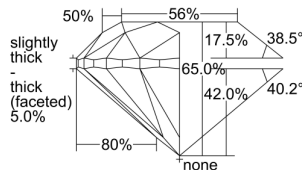

GIA®

FACSIMILE

GIA REPORT

7458375841

Verify this report at GIA.edu

GIA NATURAL DIAMOND DOSSIER®

December 14, 2022
GIA Report Number **7458375841**
Shape and Cutting Style ..... **Round Brilliant**
Measurements ..... **5.23 - 5.27 x 3.41 mm**

GRADING RESULTS

Carat Weight ..... **0.60 carat**
Color Grade ..... **D**
Clarity Grade **VVS1**
Cut Grade ..... **Very Good**

ADDITIONAL GRADING INFORMATION

Polish ..... **Excellent**
Symmetry ..... **Very Good**
Fluorescence ..... **Faint**
Clarity Characteristics ..... **Pinpoint, Indented Natural**
Inscription(s): **GIA 7458375841**

PROPORTIONS

Profile to actual proportions

GRADING SCALES

GIA COLOR SCALE

COLORLESS	D
	E
	F
	G
	H
	I
	J
NEAR COLORLESS	K
	L
Faint	M
	N
	O
	P
Very Light	Q
	R
	S
	T
	U
	V
Light	W
	X
	Y
	Z

GIA CLARITY SCALE

FLAWLESS	VERY VERY SLIGHTLY INCLUDED	VVS₁	
			VVS₂
INTERNALLY FLAWLESS	VERY SLIGHTLY INCLUDED	VS₁	
		VS₂	
SLIGHTLY INCLUDED	SLIGHTLY INCLUDED	SI₁	
		SI₂	
INCLUDED	INCLUDED	I₁	
		I₂	
		I₃	

GIA CUT SCALE

EXCELLENT	VERY GOOD	GOOD	FAIR	POOR