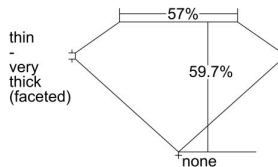

GIA®

FACSIMILE

GIA REPORT

7413103338

Verify this report at GIA.edu

GIA NATURAL DIAMOND DOSSIER®

November 11, 2021
GIA Report Number 7413103338
Shape and Cutting Style ..... Heart Brilliant
Measurements ..... 5.06 x 6.18 x 3.69 mm

GRADING RESULTS

Carat Weight ..... 0.70 carat
Color Grade ..... G
Clarity Grade VS1

ADDITIONAL GRADING INFORMATION

Polish ..... Excellent
Symmetry ..... Good
Fluorescence ..... None
Clarity Characteristics..... Indented Natural, Feather, Cloud
Inscription(s): GIA 7413103338

PROPORTIONS

Profile not to actual proportions

GRADING SCALES

GIA COLOR SCALE		GIA CLARITY SCALE		
COLORLESS	D	VERY VERY SLIGHTLY INCLUDED	FLAWLESS	
	E		INTERNALLY FLAWLESS	
	F		VVS₁	
	G		VVS₂	
	NEAR COLORLESS	H	VERY SLIGHTLY INCLUDED	VS₁
		I		VS₂
		J	SLIGHTLY INCLUDED	S₁
		K		S₂
		L		I₁
		M		I₂
FAINT	N	INCLUDED	I₃	
	O			
	P			
	VERT LIGHT	Q		
		R		
		S		
T				
U				
V				
LIGHT	W			
	X			
	Y			
	Z