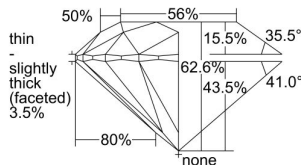

GIA®

FACSIMILE

GIA REPORT 7235341863

Verify this report at GIA.edu

GIA NATURAL DIAMOND DOSSIER®

July 09, 2024
GIA Report Number 7235341863
Shape and Cutting Style ..... Round Brilliant
Measurements ..... 5.16 - 5.20 x 3.24 mm

GRADING RESULTS

Carat Weight ..... 0.53 carat
Color Grade ..... E
Clarity Grade VS2
Cut Grade ..... Excellent

ADDITIONAL GRADING INFORMATION

Polish ..... Excellent
Symmetry ..... Excellent
Fluorescence ..... Medium Blue
Clarity Characteristics ..... Crystal, Feather
Inscription(s): GIA 7235341863

PROPORTIONS

Profile to actual proportions

GRADING SCALES

GIA COLOR SCALE	GIA CLARITY SCALE	GIA CUT SCALE	
D	FLAWLESS	EXCELLENT	
E	INTERNALLY FLAWLESS		
F		VVS₁	VERY GOOD
G	VVS₂		
H	VS₁	GOOD	
I	VS₂		
J	SI₁	FAIR	
K	SI₂		
L	I₁	POOR	
M	I₂		
N	I₃		
O			
P			
Q			
R			
S			
T			
U			
V			
W			
X			
Y			
Z