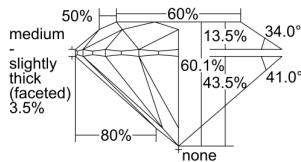

GIA®

FACSIMILE

GIA REPORT 7235309305

Verify this report at GIA.edu

GIA NATURAL DIAMOND DOSSIER®

June 05, 2024
GIA Report Number 7235309305
Shape and Cutting Style ..... Round Brilliant
Measurements ..... 6.05 - 6.08 x 3.64 mm

GRADING RESULTS

Carat Weight ..... 0.82 carat
Color Grade ..... G
Clarity Grade SI2
Cut Grade ..... Excellent

ADDITIONAL GRADING INFORMATION

Polish ..... Excellent
Symmetry ..... Excellent
Fluorescence ..... None
Clarity Characteristics..... Cloud, Crystal, Feather
Inscription(s): GIA 7235309305

PROPORTIONS

Profile to actual proportions

GRADING SCALES

GIA COLOR SCALE	GIA CLARITY SCALE	GIA CUT SCALE	
D	FLAWLESS	EXCELLENT	
E	INTERNALLY FLAWLESS		
F		VVS₁	VERY GOOD
G	VVS₂		
H	VS₁	GOOD	
I	VS₂		
J	SI₁	FAIR	
K	SI₂		
L	I₁	POOR	
M	I₂		
N	I₃		
O			
P			
Q			
R			
S			
T			
U			
V			
W			
X			
Y			
Z