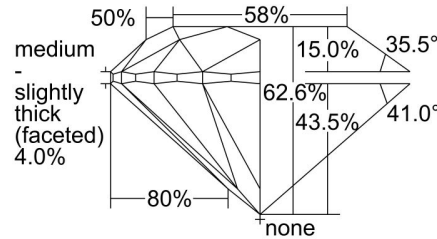

GIA NATURAL DIAMOND GRADING REPORT

April 22, 2024
 GIA Report Number 7235264215
 Shape and Cutting Style Round Brilliant
 Measurements 9.26 - 9.31 x 5.81 mm

GRADING RESULTS

Carat Weight 3.12 carat
 Color Grade E
 Clarity Grade VS2
 Cut Grade Excellent

ADDITIONAL GRADING INFORMATION

Polish Excellent
 Symmetry Excellent
 Fluorescence Medium Blue
 Inscription(s): GIA 7235264215
Comments: Additional pinpoints are not shown.

PROPORTIONS

Profile to actual proportions

CLARITY CHARACTERISTICS

KEY TO SYMBOLS*

- Crystal
- Pinpoint

* Red symbols denote internal characteristics (inclusions). Green or black symbols denote external characteristics (blemishes). Diagram is an approximate representation of the diamond, and symbols shown indicate type, position, and approximate size of clarity characteristics. All clarity characteristics may not be shown. Details of finish are not shown.