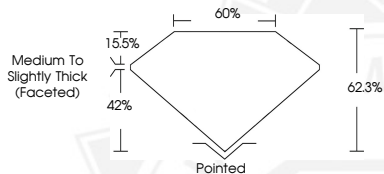

August 11, 2025

IGI Report Number 713542284

OVAL BRILLIANT
NATURAL DIAMOND
5.93 X 4.08 X 2.54 MM

0.40 CARAT
J
VVS 1
EXCELLENT
EXCELLENT
SLIGHT
Inscription(s) IGI 713542284