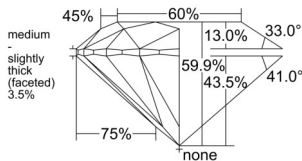

GIA®

FACSIMILE

GIA REPORT 6555407661

Verify this report at GIA.edu

GIA NATURAL DIAMOND DOSSIER®

June 03, 2026
GIA Report Number 6555407661
Shape and Cutting Style ..... Round Brilliant
Measurements ..... 4.59 - 4.61 x 2.75 mm

GRADING RESULTS

Carat Weight ..... 0.35 carat
Color Grade ..... J
Clarity Grade VVS1
Cut Grade ..... Excellent

ADDITIONAL GRADING INFORMATION

Polish ..... Excellent
Symmetry ..... Excellent
Fluorescence ..... Medium Blue
Clarity Characteristics ..... Pinpoint, Feather
Inscription(s): GIA 6555407661

PROPORTIONS

Profile to actual proportions

GRADING SCALES

GIA COLOR SCALE	GIA CLARITY SCALE	GIA CUT SCALE
COLOREDNESS	FLAWLESS	EXCELLENT
D	INTERNALLY FLAWLESS	
E	VVS₁	VERY GOOD
F		
G	VS₁	GOOD
H		
I	SI₁	FAIR
J		
K	I₁	POOR
L		
M	I₂	
N		
O	I₃	
P		
Q		
R		
S		
T		
U		
V		
W		
X		
Y		
Z