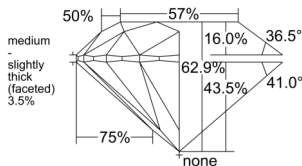

GIA®

FACSIMILE

GIA REPORT 6552518310

Verify this report at GIA.edu

GIA NATURAL DIAMOND DOSSIER®

June 18, 2026
GIA Report Number 6552518310
Shape and Cutting Style ..... Round Brilliant
Measurements ..... 4.25 - 4.29 x 2.69 mm

GRADING RESULTS

Carat Weight ..... 0.30 carat
Color Grade ..... J
Clarity Grade VVS2
Cut Grade ..... Excellent

ADDITIONAL GRADING INFORMATION

Polish ..... Excellent
Symmetry ..... Excellent
Fluorescence ..... Strong Blue
Clarity Characteristics ..... Cloud
Inscription(s): GIA 6552518310

PROPORTIONS

GRADING SCALES

GIA COLOR SCALE	GIA CLARITY SCALE	GIA CUT SCALE	
D	FLAWLESS	EXCELLENT	
E	INTERNALLY FLAWLESS		
F		VVS₁	VERY GOOD
G	VVS₂		
H	VS₁	GOOD	
I	VS₂		
J	SI₁	FAIR	
K	SI₂		
L	I₁	POOR	
M	I₂		
N	I₃		
O			
P			
Q			
R			
S			
T			
U			
V			
W			
X			
Y			
Z