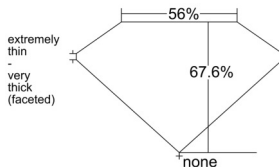

GIA®

FACSIMILE

GIA REPORT 6545578753

Verify this report at GIA.edu

GIA NATURAL DIAMOND DOSSIER®

February 04, 2026
GIA Report Number 6545578753
Shape and Cutting Style ..... Oval Brilliant
Measurements ..... 4.94 x 3.64 x 2.46 mm

GRADING RESULTS

Carat Weight ..... 0.30 carat
Color Grade ..... D
Clarity Grade VS1

ADDITIONAL GRADING INFORMATION

Polish ..... Excellent
Symmetry ..... Good
Fluorescence ..... Faint
Clarity Characteristics ..... Indented Natural, Pinpoint
Inscription(s): GIA 6545578753

PROPORTIONS

Profile not to actual proportions

GRADING SCALES

GIA COLOR SCALE		GIA CLARITY SCALE			
COLORLESS	D	VERY VERY SLIGHTLY INCLUDED	FLAWLESS		
	E		INTERNALLY FLAWLESS		
	F	VERY SLIGHTLY INCLUDED	VVS₁		
	G		VVS₂		
	H		VS₁		
	NEAR COLORLESS	I	SLIGHTLY INCLUDED	VS₂	
		J		SI₁	
		FAINT	K	INCLUDED	SI₂
			L		I₁
			M		I₂
VERT LIGHT	N	LIGHT	I₃		
	O				
	P				
	Q				
	R