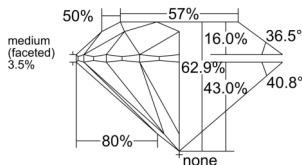

GIA®

FACSIMILE

GIA REPORT 6542578075

Verify this report at GIA.edu

GIA NATURAL DIAMOND DOSSIER®

February 05, 2026
GIA Report Number **6542578075**
Shape and Cutting Style ..... **Round Brilliant**
Measurements ..... **4.72 - 4.76 x 2.98 mm**

GRADING RESULTS

Carat Weight ..... **0.41 carat**
Color Grade ..... **F**
Clarity Grade ..... **Internally Flawless**
Cut Grade ..... **Excellent**

ADDITIONAL GRADING INFORMATION

Polish ..... **Excellent**
Symmetry ..... **Excellent**
Fluorescence ..... **Medium Blue**
Clarity Characteristics ..... **Minor Details of Polish**
Inscription(s): **GIA 6542578075**

PROPORTIONS

Profile to actual proportions