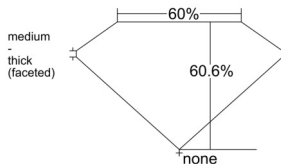

GIA®

FACSIMILE

GIA REPORT 6541482304

Verify this report at GIA.edu

GIA NATURAL DIAMOND DOSSIER®

January 21, 2026
GIA Report Number 6541482304
Shape and Cutting Style ..... Pear Brilliant
Measurements ..... 6.40 x 3.93 x 2.38 mm

GRADING RESULTS

Carat Weight ..... 0.34 carat
Color Grade ..... F
Clarity Grade VVS2

ADDITIONAL GRADING INFORMATION

Polish ..... Excellent
Symmetry ..... Very Good
Fluorescence ..... Medium Blue
Clarity Characteristics ..... Pinpoint
Inscription(s): GIA 6541482304

PROPORTIONS

Profile not to actual proportions

GRADING SCALES

GIA COLOR SCALE		GIA CLARITY SCALE			
COLORLESS	D	VERY VERY SLIGHTLY INCLUDED	FLAWLESS		
	E		INTERNALLY FLAWLESS		
	F	VERY SLIGHTLY INCLUDED	VVS₁		
	G		VVS₂		
	H		VS₁		
	NEAR COLORLESS	I	SLIGHTLY INCLUDED	VS₂	
		J		SI₁	
		FAINT	K	INCLUDED	SI₂
			L		I₁
			M		I₂
VERT LIGHT	N	LIGHT	I₃		
	O				
	P				
	Q				
	R				
	S				
	T