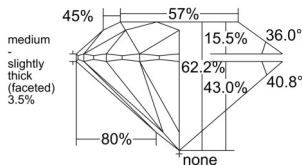

GIA®

FACSIMILE

GIA REPORT 6535691708

Verify this report at GIA.edu

GIA NATURAL DIAMOND DOSSIER®

October 13, 2025
GIA Report Number 6535691708
Shape and Cutting Style ..... Round Brilliant
Measurements ..... 5.66 - 5.69 x 3.53 mm

GRADING RESULTS

Carat Weight ..... 0.70 carat
Color Grade ..... E
Clarity Grade I1
Cut Grade ..... Excellent

ADDITIONAL GRADING INFORMATION

Polish ..... Excellent
Symmetry ..... Excellent
Fluorescence ..... None
Clarity Characteristics ..... Cloud
Inscription(s): GIA 6535691708

PROPORTIONS

GRADING SCALES

GIA COLOR SCALE	GIA CLARITY SCALE	GIA CUT SCALE	
D	FLAWLESS	EXCELLENT	
E	INTERNALLY FLAWLESS		
F		VVS₁	VERY GOOD
G	VVS₂		
H	VS₁	GOOD	
I	VS₂		
J	SI₁	FAIR	
K	SI₂		
L	I₁	POOR	
M	I₂		
N	I₃		
O			
P			
Q			
R			
S			
T			
U			
V			
W			
X			
Y			
Z