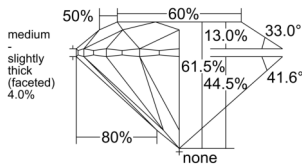

GIA®

FACSIMILE

GIA REPORT 6521622415

Verify this report at GIA.edu

GIA NATURAL DIAMOND DOSSIER®

June 27, 2025
GIA Report Number 6521622415
Shape and Cutting Style ..... Round Brilliant
Measurements ..... 4.56 - 4.59 x 2.81 mm

GRADING RESULTS

Carat Weight ..... 0.36 carat
Color Grade ..... K
Clarity Grade SI2
Cut Grade ..... Excellent

ADDITIONAL GRADING INFORMATION

Polish ..... Excellent
Symmetry ..... Excellent
Fluorescence ..... None
Clarity Characteristics ..... Cloud
Inscription(s): GIA 6521622415

PROPORTIONS

Profile to actual proportions

GRADING SCALES

GIA COLOR SCALE

COLOREDNESS	D
	E
	F
	G
	H
	I
	J
NEAR COLORLESS	K
	L
FAIN	M
	N
	O
	P
VERY LIGHT	Q
	R
	S
	T
	U
	V
LIGHT	W
	X
	Y
	Z

GIA CLARITY SCALE

VERY VERY SLIGHTLY INCLUDED	FLAWLESS
	INTERNALLY FLAWLESS
VERY SLIGHTLY INCLUDED	VVS₁
	VVS₂
SLIGHTLY INCLUDED	VS₁
	VS₂
INCLUDED	SI₁
	SI₂
	I₁
	I₂
	I₃

GIA CUT SCALE

EXCELLENT
VERY GOOD
GOOD
FAIR
POOR