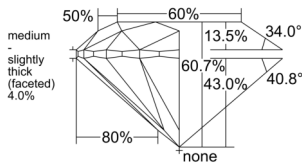

GIA®

FACSIMILE

GIA REPORT 6515954395

Verify this report at GIA.edu

GIA NATURAL DIAMOND DOSSIER®

April 23, 2025
GIA Report Number 6515954395
Shape and Cutting Style ..... Round Brilliant
Measurements ..... 4.77 - 4.79 x 2.90 mm

GRADING RESULTS

Carat Weight ..... 0.41 carat
Color Grade ..... D
Clarity Grade VS1
Cut Grade ..... Excellent

ADDITIONAL GRADING INFORMATION

Polish ..... Excellent
Symmetry ..... Excellent
Fluorescence ..... Faint
Clarity Characteristics..... Crystal, Cloud, Needle, Pinpoint
Inspection(s): GIA 6515954395

PROPORTIONS

Profile to actual proportions

GRADING SCALES

GIA COLOR SCALE	GIA CLARITY SCALE	GIA CUT SCALE
COLOURLESS	FLAWLESS	EXCELLENT
D	INTERNALLY FLAWLESS	
E	VVS₁	VERY GOOD
F		
G	VS₁	GOOD
H		
I	SI₁	FAIR
J		
K	I₁	POOR
L		
M	I₂	
N		
O	I₃	
P		
Q		
R		
S		
T		
U		
V		
W		
X		
Y		
Z