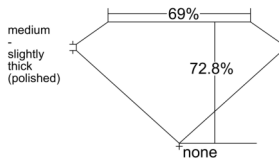

GIA®

FACSIMILE

GIA REPORT 6512873642

Verify this report at GIA.edu

GIA NATURAL DIAMOND DOSSIER®

April 14, 2025
GIA Report Number 6512873642
Shape and Cutting Style ..... **Square Modified Brilliant**
Measurements ..... 4.08 x 4.04 x 2.94 mm

GRADING RESULTS

Carat Weight ..... 0.40 carat
Color Grade ..... F
Clarity Grade VVS1

ADDITIONAL GRADING INFORMATION

Polish ..... Excellent
Symmetry ..... Very Good
Fluorescence ..... None
Clarity Characteristics..... **Pinpoint, Internal Graining, Feather, Cavity**

Inscription(s): GIA 6512873642

PROPORTIONS

Profile not to actual proportions

GRADING SCALES

GIA COLOR SCALE		GIA CLARITY SCALE			
COLORLESS	D	VERY VERY SLIGHTLY INCLUDED	FLAWLESS		
	E		INTERNALLY FLAWLESS		
	F	VERY SLIGHTLY INCLUDED	VVS₁		
	G		VVS₂		
	H		VS₁		
	NEAR COLORLESS	I	SLIGHTLY INCLUDED	VS₂	
		J		SI₁	
		FAINT	K	INCLUDED	SI₂
			L		I₁
			M		I₂
VERT LIGHT	N	LIGHT	I₃		
	O				
	P				
	Q				
	R				
	S