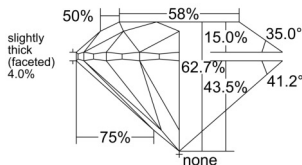

GIA®

FACSIMILE

GIA REPORT 6512609995

Verify this report at GIA.edu

GIA NATURAL DIAMOND DOSSIER®

March 13, 2025
GIA Report Number 6512609995
Shape and Cutting Style ..... Round Brilliant
Measurements ..... 4.77 - 4.80 x 3.00 mm

GRADING RESULTS

Carat Weight ..... 0.42 carat
Color Grade ..... H
Clarity Grade I1
Cut Grade ..... Excellent

ADDITIONAL GRADING INFORMATION

Polish ..... Excellent
Symmetry ..... Excellent
Fluorescence ..... Medium Yellow
Clarity Characteristics ..... Cloud
Inscription(s): GIA 6512609995

PROPORTIONS

Profile to actual proportions

GRADING SCALES

GIA COLOR SCALE	GIA CLARITY SCALE	GIA CUT SCALE	
D	FLAWLESS	EXCELLENT	
E	INTERNALLY FLAWLESS		
F		VVS₁	VERY GOOD
G	VVS₂		
H	VS₁	GOOD	
I	VS₂		
J	SI₁	FAIR	
K	SI₂		
L	I₁	POOR	
M	I₂		
N	I₃		
O			
P			
Q			
R			
S			
T			
U			
V			
W			
X			
Y			
Z