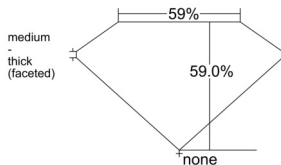

GIA®

FACSIMILE

GIA REPORT 6512214247

Verify this report at GIA.edu

GIA NATURAL DIAMOND DOSSIER®

January 16, 2025
GIA Report Number 6512214247
Shape and Cutting Style ..... Heart Brilliant
Measurements ..... 5.79 x 6.78 x 4.00 mm

GRADING RESULTS

Carat Weight ..... 0.90 carat
Color Grade ..... F
Clarity Grade SI1

ADDITIONAL GRADING INFORMATION

Polish ..... Excellent
Symmetry ..... Excellent
Fluorescence ..... Medium Blue
Clarity Characteristics ..... Crystal, Feather
Inscription(s): GIA 6512214247

PROPORTIONS

Profile not to actual proportions

GRADING SCALES

GIA COLOR SCALE		GIA CLARITY SCALE			
COLORLESS	D	NEAR COLORLESS	FLAWLESS		
	E		INTERNALLY FLAWLESS		
	F		VERY SLIGHTLY SLIGHTLY INCLUDED	VVS₁	
	G			VVS₂	
	H			VERY SLIGHTLY INCLUDED	VS₁
	I		VS₂		
	J		SLIGHTLY INCLUDED	SI₁	
	K			SI₂	
	L			INCLUDED	I₁
	M				I₂
N	LIGHT	I₃			
O					
P					
Q					
R					
S					
T					
U					
V					
W					
X					
Y					
Z