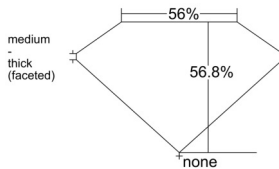

GIA®

FACSIMILE

GIA REPORT 6512078934

Verify this report at GIA.edu

GIA NATURAL DIAMOND DOSSIER®

December 26, 2024
GIA Report Number **6512078934**
Shape and Cutting Style ..... **Heart Brilliant**
Measurements ..... **5.21 x 6.02 x 3.42 mm**

GRADING RESULTS

Carat Weight ..... **0.61 carat**
Color Grade ..... **E**
Clarity Grade **S11**

ADDITIONAL GRADING INFORMATION

Polish ..... **Excellent**
Symmetry ..... **Excellent**
Fluorescence ..... **None**
Clarity Characteristics ..... **Crystal, Cloud, Feather**
Inscription(s): **GIA 6512078934**

PROPORTIONS

Profile not to actual proportions

GRADING SCALES

GIA COLOR SCALE		GIA CLARITY SCALE			
COLORLESS	D	VERY VERY SLIGHTLY INCLUDED	FLAWLESS		
	E		INTERNALLY FLAWLESS		
	F		VVS₁		
	NEAR COLORLESS	G	VERY SLIGHTLY INCLUDED	VVS₂	
		H		VS₁	
		FANT	I	SLIGHTLY INCLUDED	VS₂
			J		S1₁
	LIGHT	K	INCLUDED	S1₂	
		L		I₁	
		M	NOT LISTED	I₂	
N		I₃			
O					
P					
Q					
R					
S					
T					
U					
V					
W					
X					
Y					
Z