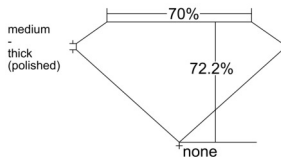

GIA®

FACSIMILE

GIA REPORT 6511922231

Verify this report at GIA.edu

GIA NATURAL DIAMOND DOSSIER®

April 19, 2025
GIA Report Number 6511922231
Shape and Cutting Style ..... Square Modified Brilliant
Measurements ..... 4.96 x 4.91 x 3.54 mm

GRADING RESULTS

Carat Weight ..... 0.72 carat
Color Grade ..... F
Clarity Grade VVS1

ADDITIONAL GRADING INFORMATION

Polish ..... Excellent
Symmetry ..... Excellent
Fluorescence ..... None
Clarity Characteristics..... Pinpoint, Internal Graining
Inscription(s): GIA 6511922231

PROPORTIONS

Profile not to actual proportions

GRADING SCALES

GIA COLOR SCALE		GIA CLARITY SCALE			
COLORLESS	D	VERY VERY SLIGHTLY INCLUDED	FLAWLESS		
	E		INTERNALLY FLAWLESS		
	F		VVS₁		
	G		VVS₂		
	NEAR COLORLESS	H	VERY SLIGHTLY INCLUDED	VS₁	
		I		VS₂	
		FAINT	J	SLIGHTLY INCLUDED	I₁
			K		I₂
	L		I₃		
	LIGHT		M	INCLUDED	
N					
O					
P					
Q					
R