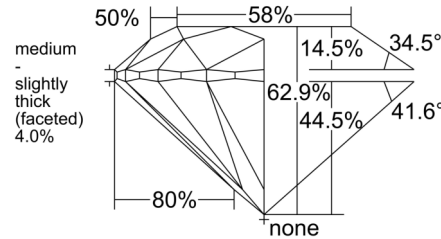

GIA REPORT
6511062943

Verify this report at GIA.edu

FACSIMILE

This is a digital representation of the original GIA Report. This representation might not be accepted in lieu of the original GIA Report in certain circumstances. The original GIA Report includes certain security features which are not reproducible on this facsimile.

GIA NATURAL DIAMOND GRADING REPORT

December 26, 2024
GIA Report Number 6511062943
Shape and Cutting Style ..... Round Brilliant
Measurements ..... 6.61 - 6.65 x 4.17 mm

GRADING RESULTS

Carat Weight ..... 1.13 carat
Color Grade ..... F
Clarity Grade ..... Internally Flawless
Cut Grade ..... Excellent

ADDITIONAL GRADING INFORMATION

Polish ..... Excellent
Symmetry ..... Excellent
Fluorescence ..... Medium Blue
Inscription(s): GIA 6511062943
Comments: Minor details of polish are not shown.

PROPORTIONS

Profile to actual proportions