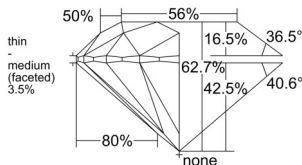

GIA®

FACSIMILE

GIA REPORT 6505994541

Verify this report at GIA.edu

GIA NATURAL DIAMOND DOSSIER®

December 16, 2024
GIA Report Number 6505994541
Shape and Cutting Style ..... Round Brilliant
Measurements ..... 5.10 - 5.12 x 3.21 mm

GRADING RESULTS

Carat Weight ..... 0.51 carat
Color Grade ..... D
Clarity Grade S11
Cut Grade ..... Excellent

ADDITIONAL GRADING INFORMATION

Polish ..... Excellent
Symmetry ..... Excellent
Fluorescence ..... Very Strong Blue
Clarity Characteristics ..... Crystal, Feather
Inscription(s): GIA 6505994541

PROPORTIONS

GRADING SCALES

GIA COLOR SCALE

COLOREDNESS	D
	E
	F
	G
	H
	I
	J
NEAR COLORLESS	K
	L
Faint	M
	N
	O
	P
Very Light	Q
	R
	S
	T
	U
	V
Light	W
	X
	Y
	Z

GIA CLARITY SCALE

VERY VERY SLIGHTLY INCLUDED	FLAWLESS
	INTERNALLY FLAWLESS
VERY SLIGHTLY INCLUDED	VVS₁
	VVS₂
SLIGHTLY INCLUDED	VS₁
	VS₂
INCLUDED	SI₁
	SI₂
	I₁
	I₂
	I₃

GIA CUT SCALE

EXCELLENT
VERY GOOD
GOOD
FAIR
POOR