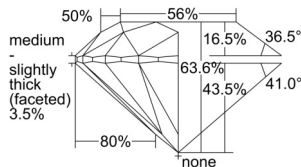

GIA®

FACSIMILE

GIA REPORT 6505795031

Verify this report at GIA.edu

GIA NATURAL DIAMOND DOSSIER®

November 08, 2024
GIA Report Number 6505795031
Shape and Cutting Style ..... Round Brilliant
Measurements ..... 5.33 - 5.37 x 3.40 mm

GRADING RESULTS

Carat Weight ..... 0.60 carat
Color Grade ..... F
Clarity Grade ..... Internally Flawless
Cut Grade ..... Excellent

ADDITIONAL GRADING INFORMATION

Polish ..... Excellent
Symmetry ..... Excellent
Fluorescence ..... Medium Blue
Clarity Characteristics ..... Minor Details of Polish
Inspection(s): GIA 6505795031

PROPORTIONS

Profile to actual proportions