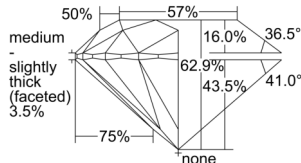

GIA®

FACSIMILE

GIA REPORT 6505335236

Verify this report at GIA.edu

GIA NATURAL DIAMOND DOSSIER®

September 03, 2024
GIA Report Number 6505335236
Shape and Cutting Style ..... Round Brilliant
Measurements ..... 5.90 - 5.95 x 3.73 mm

GRADING RESULTS

Carat Weight ..... 0.81 carat
Color Grade ..... J
Clarity Grade VS1
Cut Grade ..... Excellent

ADDITIONAL GRADING INFORMATION

Polish ..... Excellent
Symmetry ..... Excellent
Fluorescence ..... None
Clarity Characteristics ..... Crystal, Pinpoint
Inscription(s): GIA 6505335236

PROPORTIONS

Profile to actual proportions

GRADING SCALES

GIA COLOR SCALE	GIA CLARITY SCALE	GIA CUT SCALE
D	FLAWLESS	EXCELLENT
E	INTERNALLY FLAWLESS	
F	VVS₁	VERY GOOD
G		
H	VS₁	GOOD
I		
J	VS₂	FAIR
K		
L	SI₁	POOR
M		
N	I₁	
O		
P	I₂	
Q		
R	I₃	
S		
T		
U		
V		
W		
X		
Y		
Z