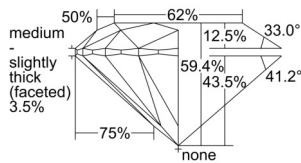

GIA®

FACSIMILE

GIA REPORT 6505320204

Verify this report at GIA.edu

GIA NATURAL DIAMOND DOSSIER®

September 02, 2024
GIA Report Number 6505320204
Shape and Cutting Style ..... Round Brilliant
Measurements ..... 4.36 - 4.39 x 2.60 mm

GRADING RESULTS

Carat Weight ..... 0.30 carat
Color Grade I
Clarity Grade ..... Internally Flawless
Cut Grade ..... Excellent

ADDITIONAL GRADING INFORMATION

Polish ..... Excellent
Symmetry ..... Excellent
Fluorescence ..... Medium Blue
Clarity Characteristics ..... Minor Details of Polish
Inspection(s): GIA 6505320204

PROPORTIONS

Profile to actual proportions

GRADING SCALES

GIA COLOR SCALE	GIA CLARITY SCALE	GIA CUT SCALE
D	FLAWLESS	EXCELLENT
E	INTERNALLY FLAWLESS	
F	VVS₁	VERY GOOD
G		
H	VS₁	GOOD
I		
J	SI₁	FAIR
K		
L	I₁	POOR
M		
N	I₂	
O		
P	I₃	
Q		
R		
S		
T		
U		
V		
W		
X		
Y		
Z