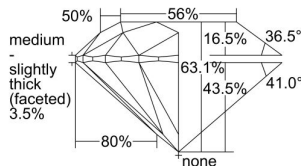

GIA®

FACSIMILE

GIA REPORT 6505003761

Verify this report at GIA.edu

GIA NATURAL DIAMOND DOSSIER®

July 24, 2024
GIA Report Number 6505003761
Shape and Cutting Style ..... Round Brilliant
Measurements ..... 5.88 - 5.93 x 3.73 mm

GRADING RESULTS

Carat Weight ..... 0.80 carat
Color Grade I
Clarity Grade VS2
Cut Grade ..... Excellent

ADDITIONAL GRADING INFORMATION

Polish ..... Excellent
Symmetry ..... Excellent
Fluorescence ..... None
Clarity Characteristics ..... Crystal
Inscription(s): GIA 6505003761

PROPORTIONS

Profile to actual proportions

GRADING SCALES

GIA COLOR SCALE	GIA CLARITY SCALE	GIA CUT SCALE	
D	FLAWLESS	EXCELLENT	
E	INTERNALLY FLAWLESS		
F		VVS₁	VERY GOOD
G	VVS₂		
H	VS₁	GOOD	
I	VS₂		
J	SI₁	FAIR	
K	SI₂		
L	I₁	POOR	
M	I₂		
N	I₃		
O			
P			
Q			
R			
S			
T			
U			
V			
W			
X			
Y			
Z