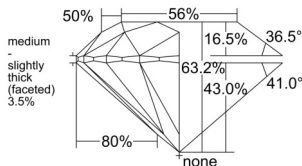

GIA®

FACSIMILE

GIA REPORT 6502995698

Verify this report at GIA.edu

GIA NATURAL DIAMOND DOSSIER®

December 30, 2024
GIA Report Number 6502995698
Shape and Cutting Style ..... Round Brilliant
Measurements ..... 4.79 - 4.81 x 3.03 mm

GRADING RESULTS

Carat Weight ..... 0.43 carat
Color Grade ..... D
Clarity Grade S11
Cut Grade ..... Excellent

ADDITIONAL GRADING INFORMATION

Polish ..... Excellent
Symmetry ..... Excellent
Fluorescence ..... Medium Blue
Clarity Characteristics ..... Crystal
Inscription(s): GIA 6502995698

PROPORTIONS

GRADING SCALES

GIA COLOR SCALE	GIA CLARITY SCALE	GIA CUT SCALE
COLOURLESS	FLAWLESS	EXCELLENT
D	INTERNALLY FLAWLESS	
E	VVS₁	VERY GOOD
F		
G	VS₁	GOOD
H		
I	SI₁	FAIR
J		
K	I₁	POOR
L		
M	I₂	
N	I₃	
O		
P		
Q		
R		
S		
T		
U		
V		
W		
X		
Y		
Z