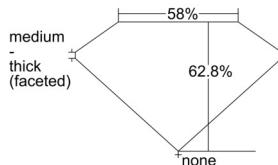

GIA®

FACSIMILE

GIA REPORT 6502856881

Verify this report at GIA.edu

GIA NATURAL DIAMOND DOSSIER®

November 15, 2024
GIA Report Number 6502856881
Shape and Cutting Style ..... Oval Brilliant
Measurements ..... 6.17 x 4.21 x 2.64 mm

GRADING RESULTS

Carat Weight ..... 0.43 carat
Color Grade ..... D
Clarity Grade VVS1

ADDITIONAL GRADING INFORMATION

Polish ..... Very Good
Symmetry ..... Very Good
Fluorescence ..... Faint
Clarity Characteristics..... Pinpoint, Feather
Inscription(s): GIA 6502856881

PROPORTIONS

Profile not to actual proportions

GRADING SCALES

GIA COLOR SCALE		GIA CLARITY SCALE	
COLORLESS	D	VERY VERY SLIGHTLY INCLUDED	FLAWLESS
	E		INTERNALLY FLAWLESS
	F		VVS₁
	G		VVS₂
	H		VS₁
	I		VS₂
	J		SI₁
	K		SI₂
	L		I₁
	M		I₂
NEAR COLORLESS	N	SLIGHTLY INCLUDED	I₃
	O		
	P		
	Q		
FAINT	R		
	S		
	T		
	U		
VERY LIGHT	V		
	W		
	X		
	Y		
LIGHT	Z