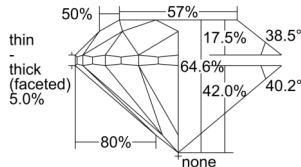

GIA®

FACSIMILE

GIA REPORT 6502372031

Verify this report at gia.edu

GIA NATURAL DIAMOND DOSSIER®

September 06, 2024
GIA Report Number 6502372031
Shape and Cutting Style ..... Round Brilliant
Measurements ..... 5.51 - 5.56 x 3.58 mm

GRADING RESULTS

Carat Weight ..... 0.70 carat
Color Grade ..... H
Clarity Grade S11
Cut Grade ..... Very Good

ADDITIONAL GRADING INFORMATION

Polish ..... Excellent
Symmetry ..... Excellent
Fluorescence ..... Medium Blue
Clarity Characteristics.. Cloud, Crystal, Indented Natural, Feather
Inscription(s): GIA 6502372031

PROPORTIONS

Profile to actual proportions

GRADING SCALES

GIA COLOR SCALE	GIA CLARITY SCALE	GIA CUT SCALE
COLOURLESS	FLAWLESS	EXCELLENT
E	INTERNALLY FLAWLESS	
F	VVS₁	VERY GOOD
G		
H	VVS₂	GOOD
I	VS₁	
J	VS₂	FAIR
K	S1₁	
L	S1₂	POOR
M	I₁	
N	I₂	
O	I₃	
P		
Q		
R		
S		
T		
U		
V		
W		
X		
Y		
Z